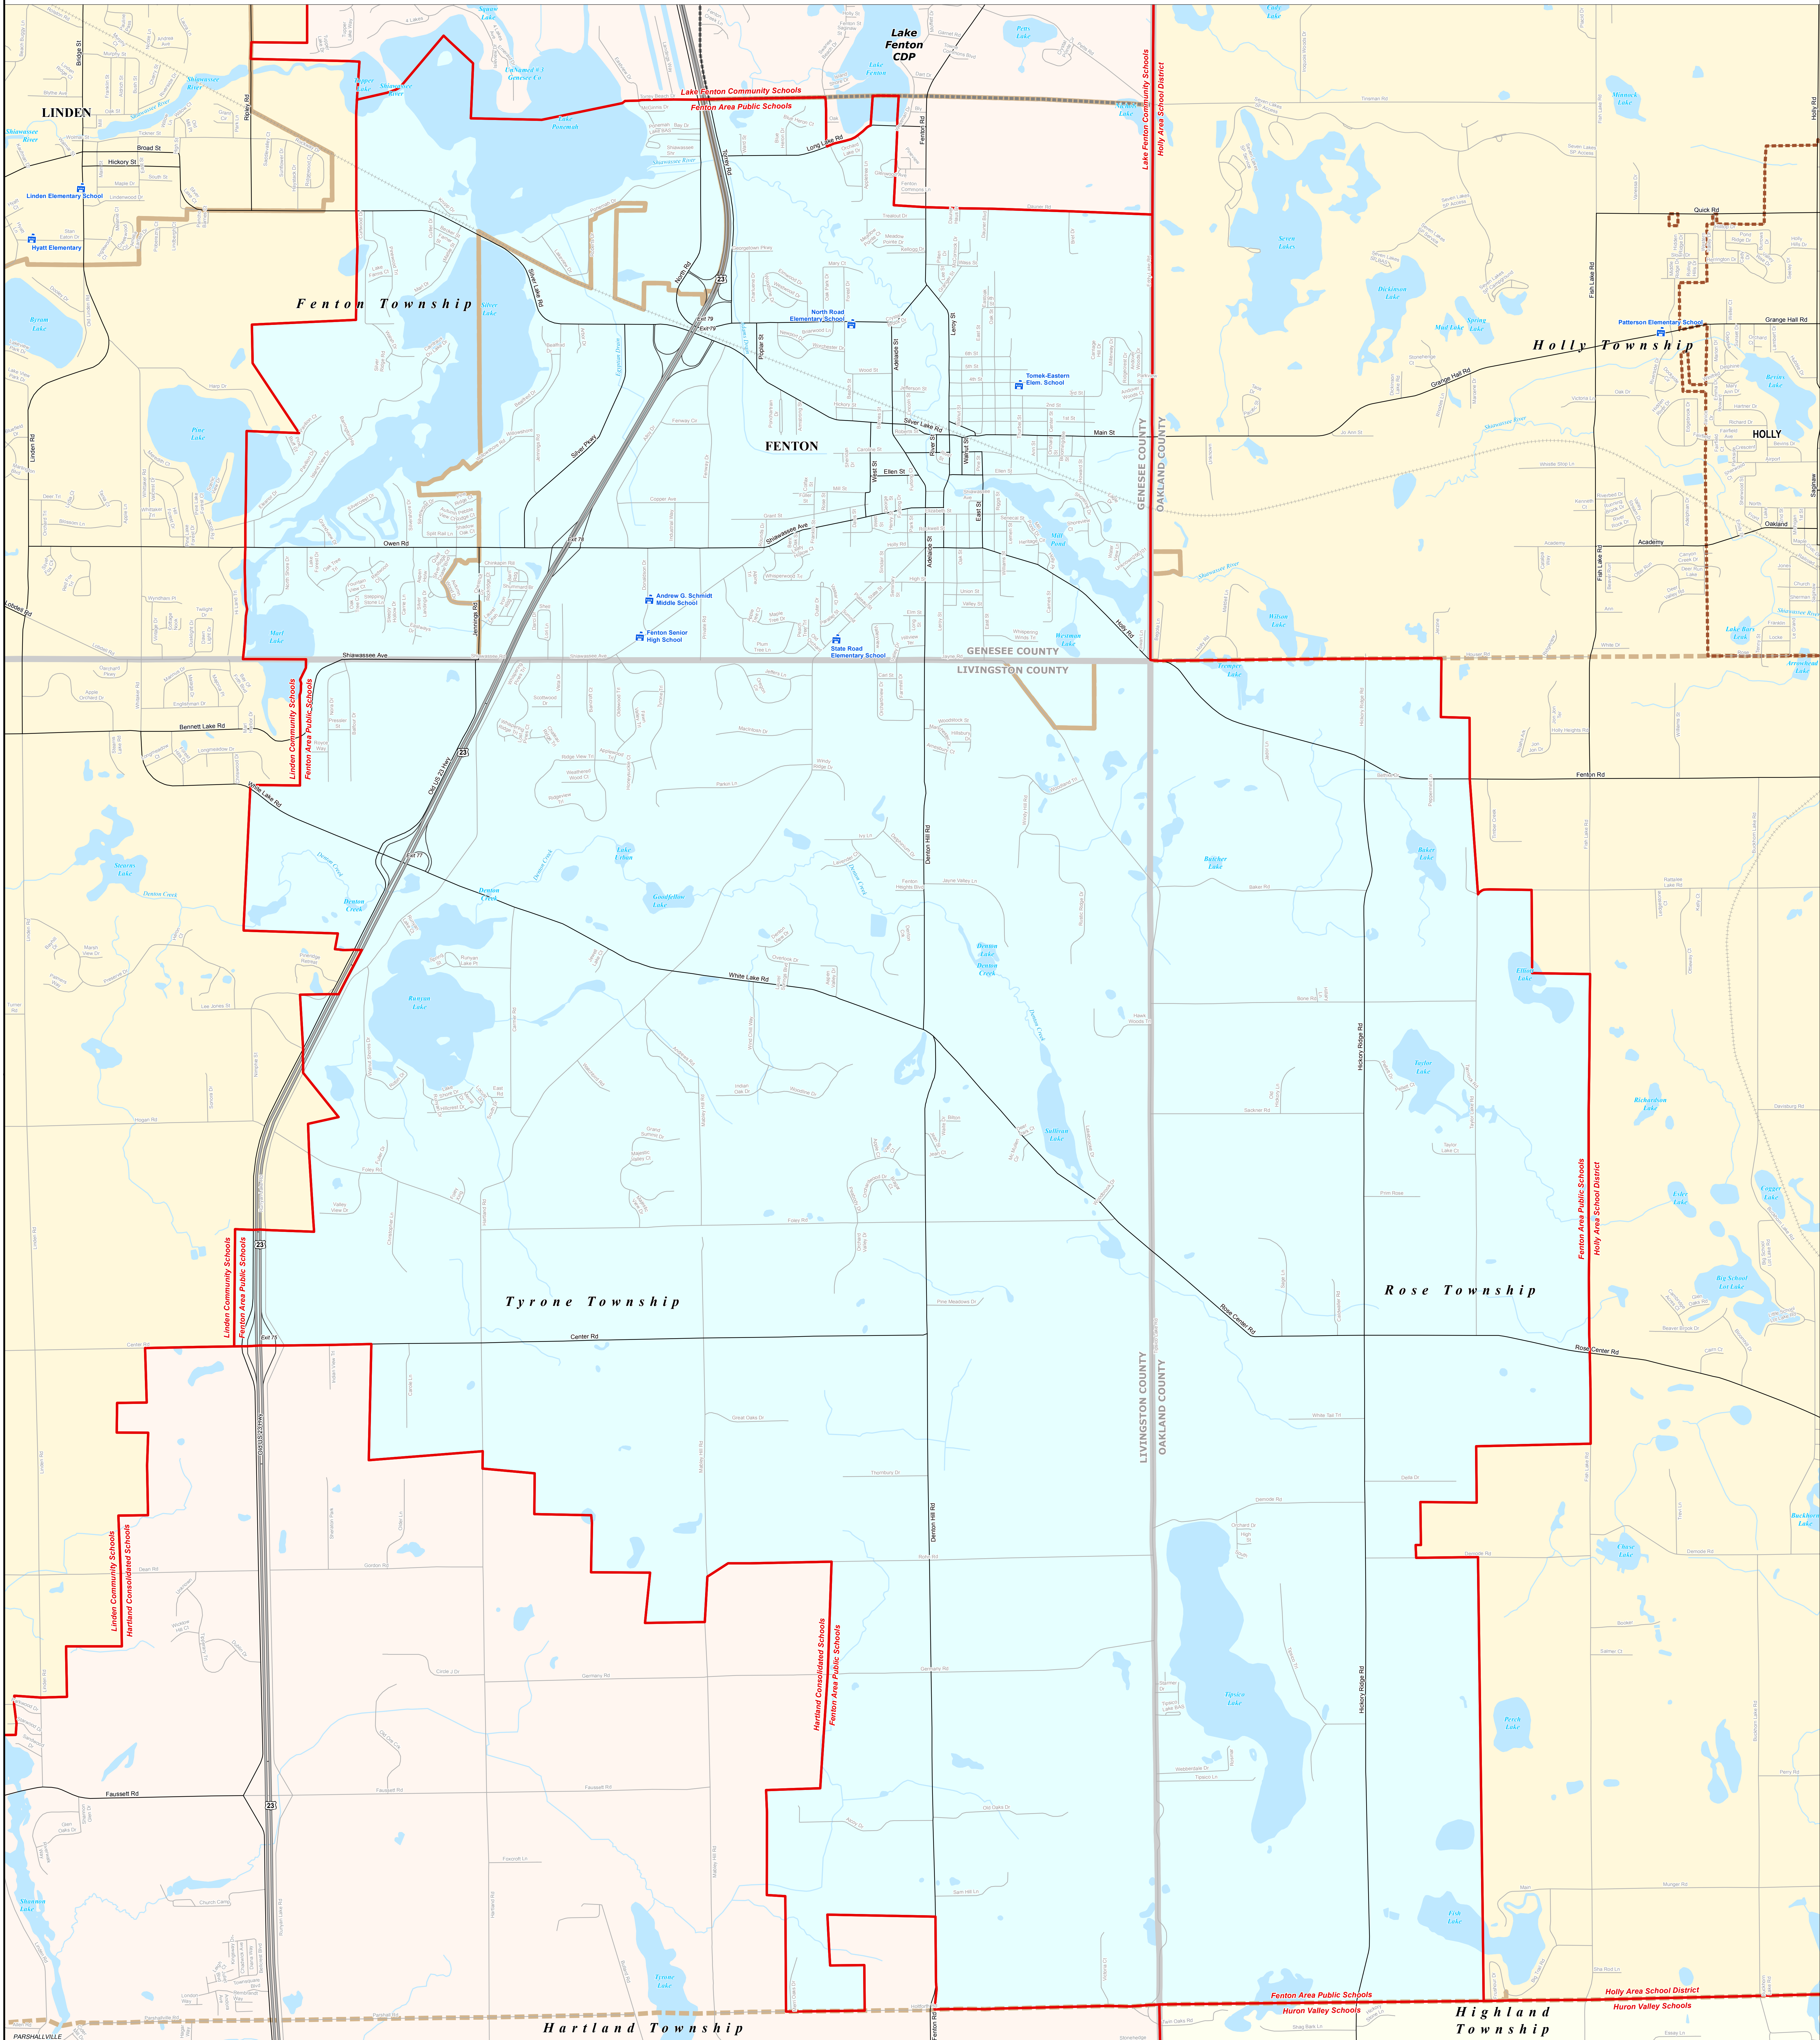

FENTON AREA PUBLIC SCHOOLS

Genesee ISD

*Note: Non K-12 School Districts identified with Asterisk (*) in Name

11/14/13

Legend	
School District	School
County	Water Feature
City	River, Stream, or Drain
Township	Freeway
Village	Highway
Census Designated Place	Primary Road
	Local Road
	Railroad

Source: Michigan Geographic Framework, v13a